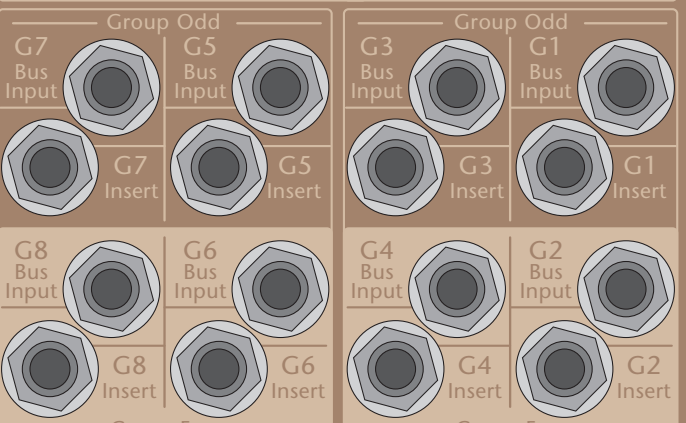

Main Bus Connections

Matrix Connections

Group Connections

Auxiliary Connections

Stereo Line In

ProDesk-8
Master Connector

Designed and Built
in the USA