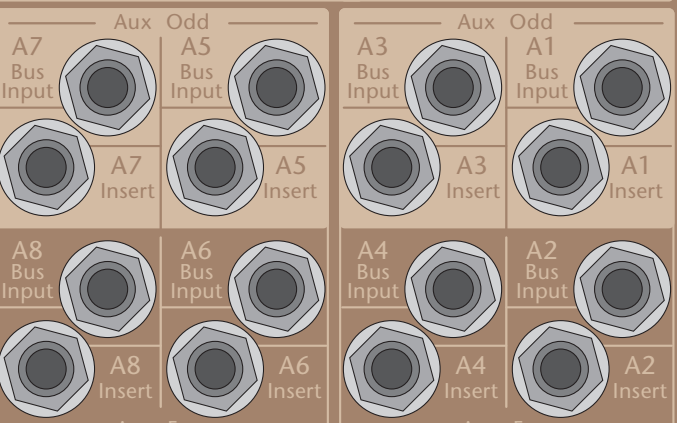

Main Bus Connections

Matrix Connections

Group Connections

Auxiliary Connections

Stereo Line In

ProDesk-8
Master Connector

Designed and Built
in the USA