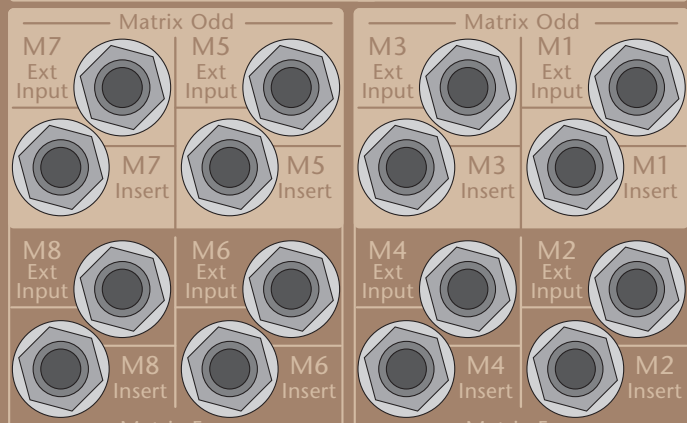

Main Bus Connections

Matrix Connections

Group Connections

Auxiliary Connections

Stereo Line In

ProDesk-8
Master Connector

Designed and Built
in the USA